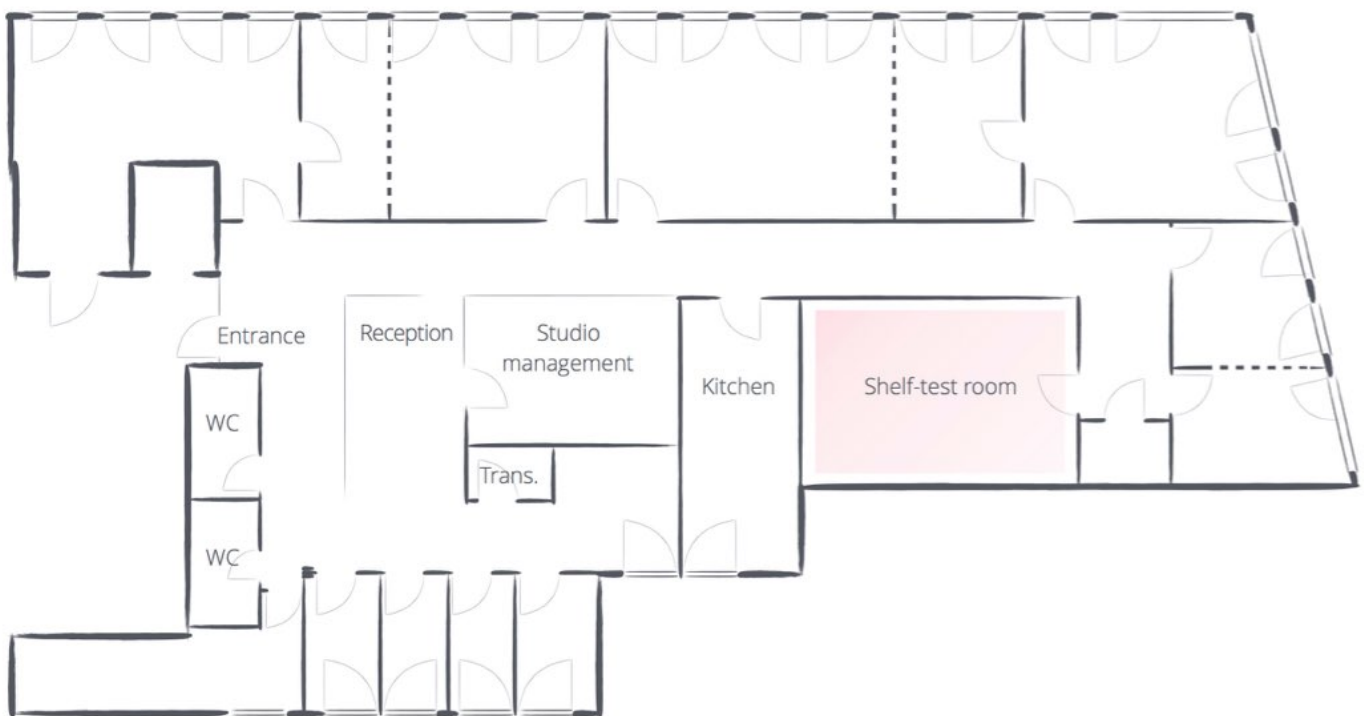

Info-Sheet

Studio Hamburg Shelf-test Room

Studio Hamburg
Shelf-test Room

Max. Length: 7,10m

Studio Hamburg
Shelf-test Room

Location on 4. Floor

Studio Hamburg
Shelf-test Room

Dimensions