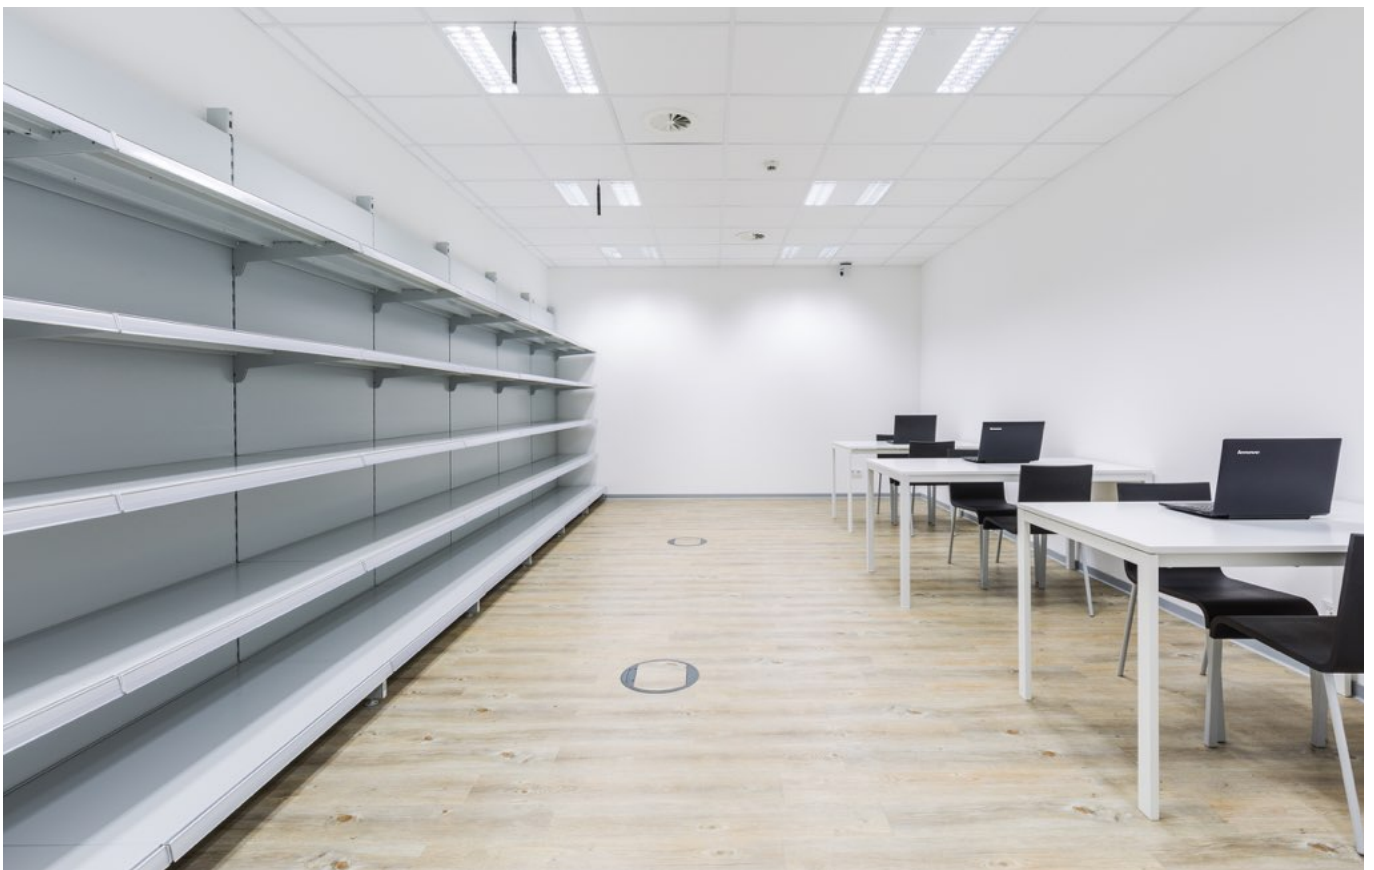

Info-Sheet

Studio Hamburg Shelf-test Room

Studio Hamburg
Shelf-test Room

Max. Length: 7,10m

Studio Hamburg
Shelf-test Room

Location on 4. Floor

Studio Hamburg
Shelf-test Room

Dimensions