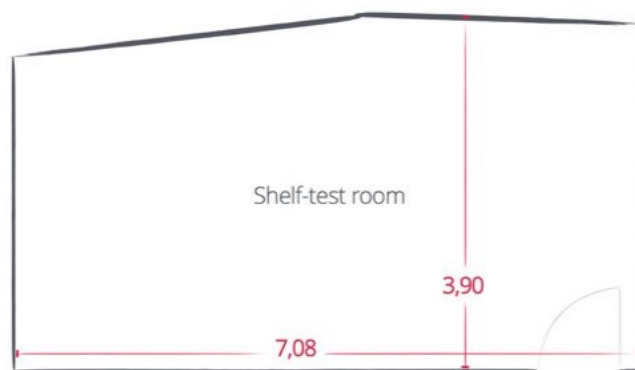

Info-Sheet

Studio Munich Shelf-test Room

Studio Munich
Shelf-test Room

Shelf-test Room

Studio Munich
Shelf-test Room

Location on 1. Floor

Studio Munich
Shelf-test Room

Dimensions of Shelf-test Room